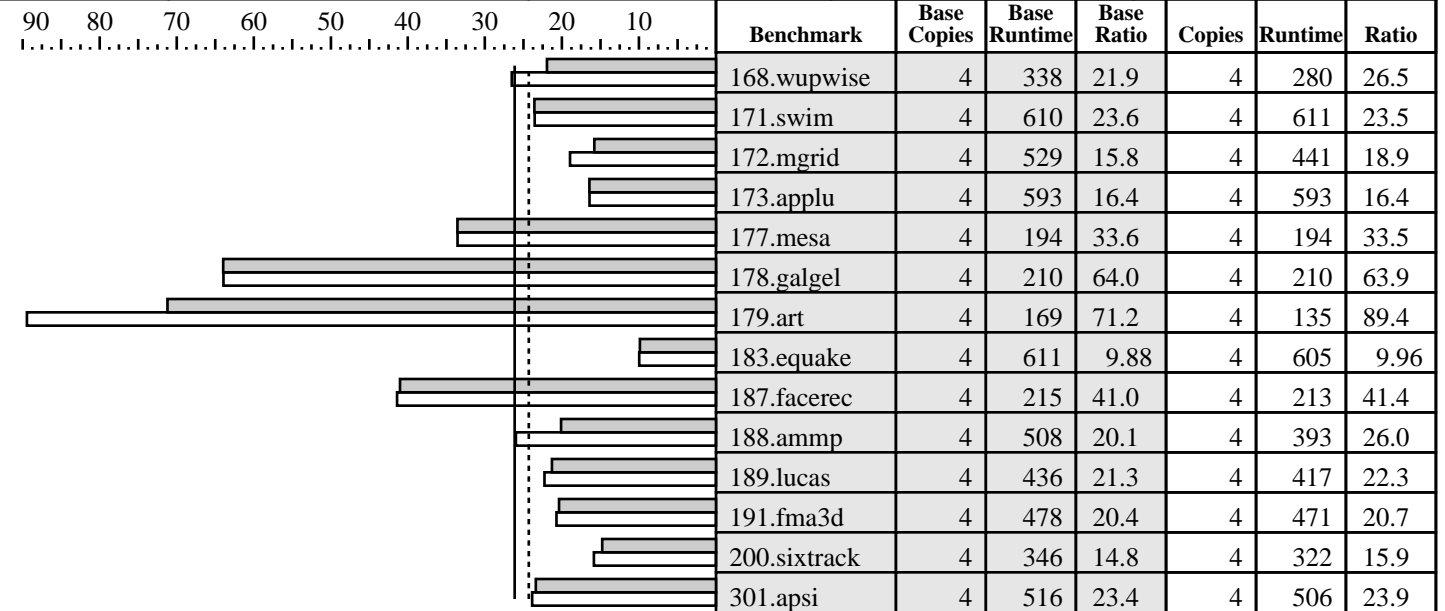

### Hardware

CPU: Alpha 21264B  
 CPU MHz: 833  
 FPU: Integrated  
 CPU(s) enabled: 4 cores, 4 chips, 1 core/chip  
 CPU(s) orderable: 1 to 4  
 Parallel: No  
 Primary Cache: 64KB(I)+64KB(D) on chip  
 Secondary Cache: 8MB off chip  
 L3 Cache: None  
 Other Cache: None  
 Memory: 16GB  
 Disk Subsystem: 2x9GB BD0096349A  
 Other Hardware: Ethernet