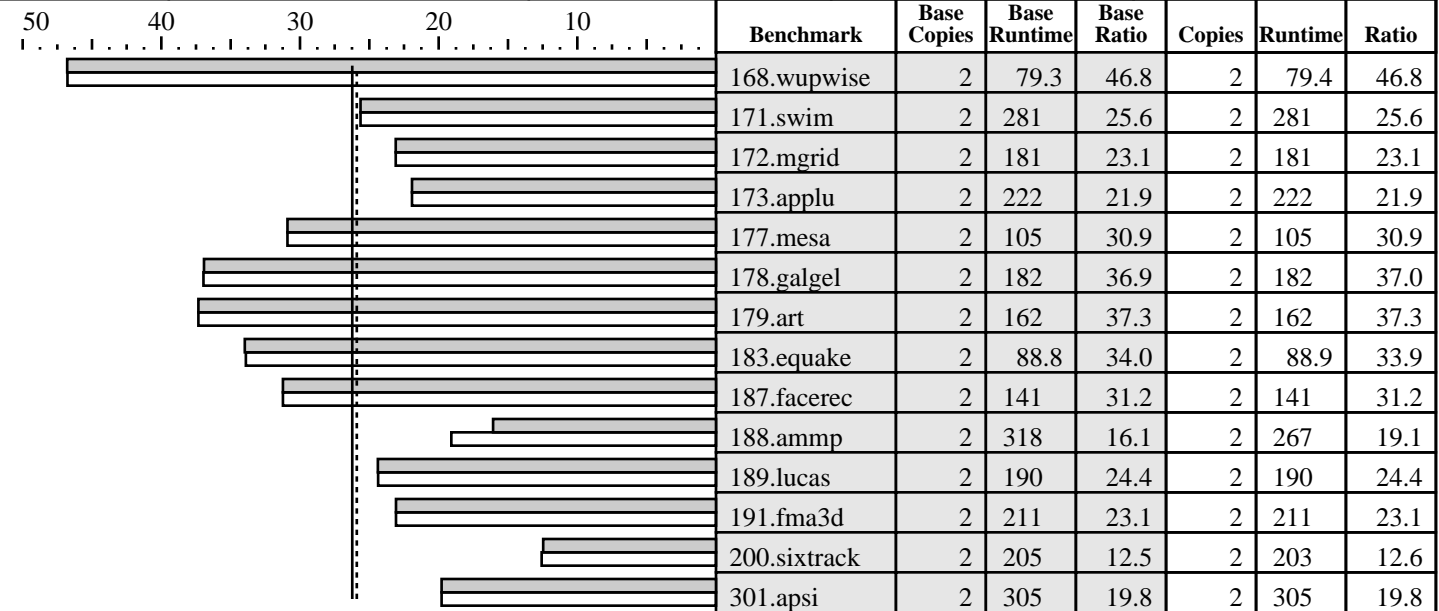

CFP2000 Result

Copyright ©1999-2005, Standard Performance Evaluation Corporation

Acer Incorporated
Altos R710 (3.0 GHz Intel Xeon)

SPECfp_rate2000 = 26.2

SPECfp_rate_base2000 = 25.9

SPEC license #: 97 Tested by: Acer Incorporated Test date: May-2005 Hardware Avail: May-2005 Software Avail: Oct-2004

Hardware

CPU: Intel Xeon (3.0 GHz, 1MB L2, 800MHz system bus)
CPU MHz: 3000
FPU: Integrated
CPU(s) enabled: 2 cores, 2 chips, 1 core/chip(Hyper-Threading Technology disabled)
CPU(s) orderable: 1,2
Parallel: No
Primary Cache: 12KB(I) micro-ops + 16KB(D) on chip
Secondary Cache: 1024KB(I+D) on chip
L3 Cache: N/A
Other Cache: N/A
Memory: 6 x 512MB ECC DDR2-400 SDRAM
Disk Subsystem: 1 x 73GB 10000RPM U320 SCSI HDD
Other Hardware:

Software

Operating System: Microsoft Windows Server 2003 Enterprise Edition (Build 3790)
Compiler: Intel C++ Build 20041019Z and Fortran Compiler 8.1 Build 20040802Z
Microsoft Visual Studio .Net 2003(7.1.3091, for libraries)
SmartHeap Library Version 7.4 from http://www.microquill.com/
File System: NTFS
System State: Default

Notes/Tuning Information

```
+FDO: PASS1= -Qprof_gen PASS2=-Qprof_use
Base tuning for Fortran Programs : -fast -Qansi_alias +FDO
177.mesa:Base for C Program: -fast +FDO shlw32M.lib
179.art:Base for C Program: -fast +FDO shlw32M.lib
183.quake:Base for C Program: -fast +FDO shlw32M.lib
188.amp:Base for C Program: -fast +FDO shlw32M.lib
Portability:
178.galgel: -FI /F32000000
Peak tuning:
168.wupwise: -fast -Qansi_alias +FDO
171.swim: -fast -Qansi_alias +FDO
172.mgrid: -fast -Qansi_alias +FDO
173.applu: basepeak=yes
177.mesa: basepeak=yes
178.galgel: -fast -Qansi_alias +FDO
179.art: basepeak=yes
183.quake: -fast -Oa -Qrcd -Qprof_gen shlw32M.lib
```