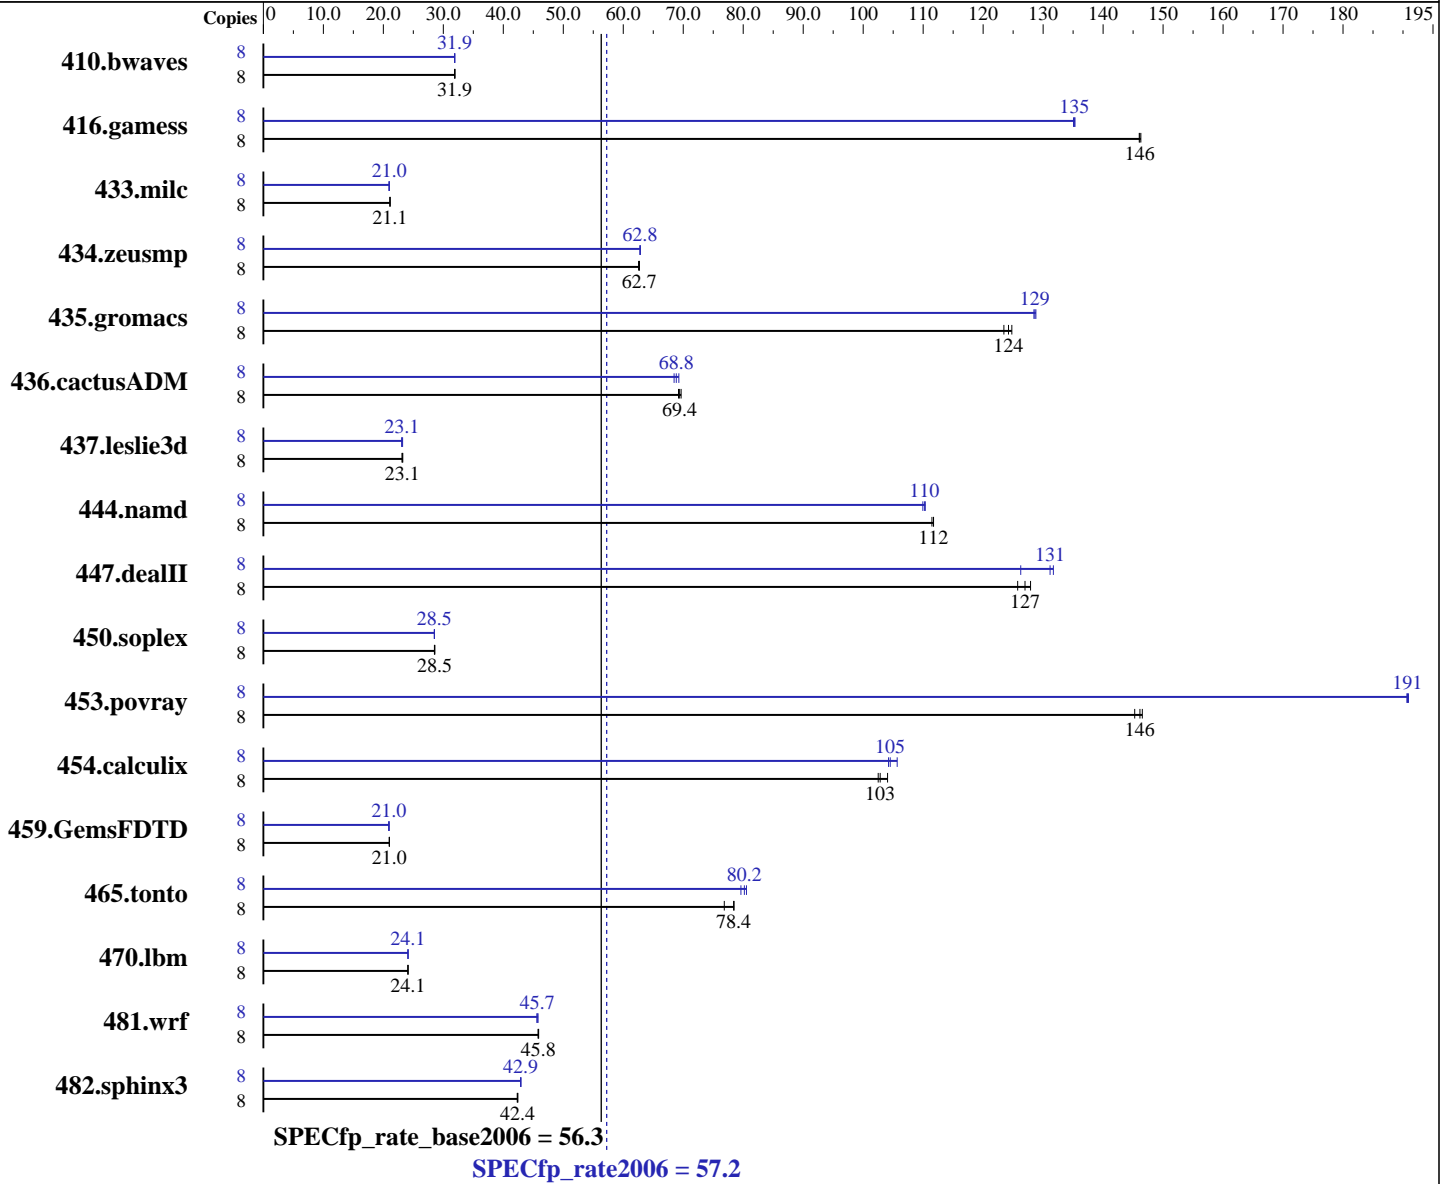

Test date: Feb-2007

Test sponsor: Acer Incorporated

Hardware Availability: Nov-2006

Tested by: Acer Incorporated

Software Availability: Nov-2006

Hardware

CPU Name: Intel Xeon X5355
 CPU Characteristics: 1333MHz system bus
 CPU MHz: 2666
 FPU: Integrated
 CPU(s) enabled: 8 cores, 2 chips, 4 cores/chip
 CPU(s) orderable: 1,2 chips
 Primary Cache: 32 KB I + 32 KB D on chip per core
 Secondary Cache: 8 MB I+D on chip per chip, 4 MB shared / 2 cores