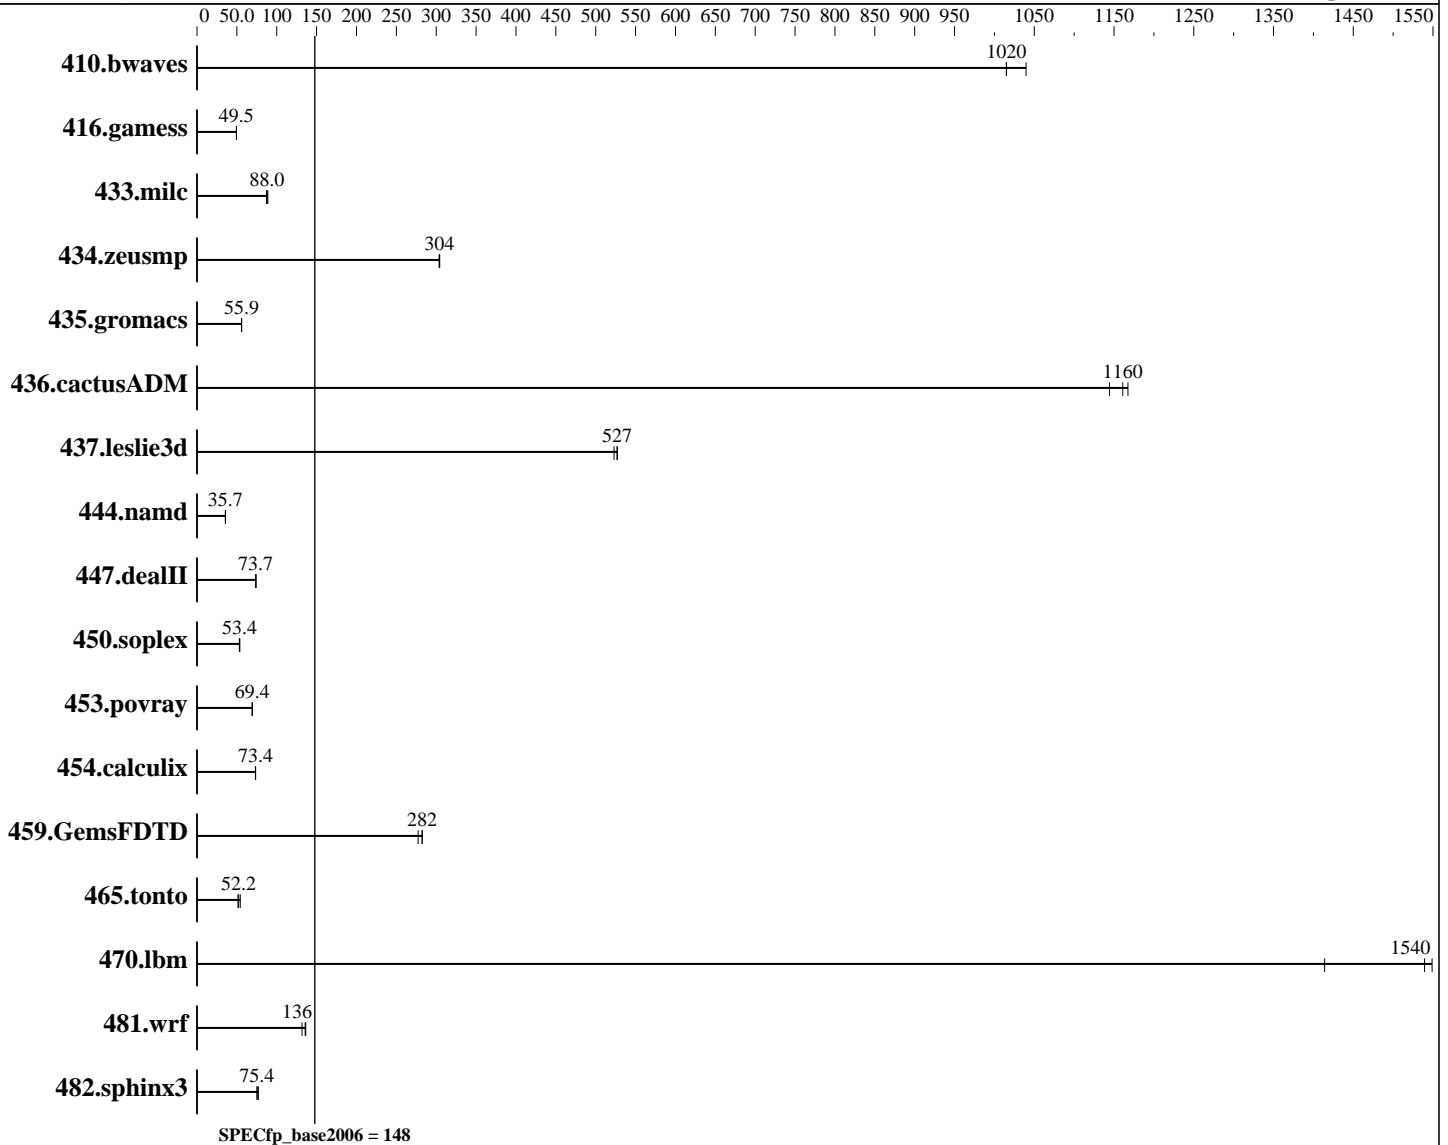

SPEC® CFP2006 Result

Copyright 2006-2017 Standard Performance Evaluation Corporation

Hewlett Packard Enterprise

(Test Sponsor: HPE)

ProLiant DL360 Gen10
(2.70 GHz, Intel Xeon Platinum 8168)

SPECfp®2006 = **Not Run**

SPECfp_base2006 = **148**

CPU2006 license: 3

Test sponsor: HPE

Tested by: HPE

Test date: Oct-2017

Hardware Availability: Oct-2017

Software Availability: Apr-2017

Hardware

CPU Name: Intel Xeon Platinum 8168
CPU Characteristics: Intel Turbo Boost Technology up to 3.70 GHz
CPU MHz: 2700
FPU: Integrated
CPU(s) enabled: 48 cores, 2 chips, 24 cores/chip
CPU(s) orderable: 1, 2 chip(s)
Primary Cache: 32 KB I + 32 KB D on chip per core
Secondary Cache: 1 MB I+D on chip per core

Continued on next page

Software

Operating System: Red Hat Enterprise Linux Server release 7.3 (Maipo)
Kernel 3.10.0-514.el7.x86_64
Compiler: C/C++: Version 17.0.3.191 of Intel C/C++ Compiler for Linux;
Fortran: Version 17.0.3.191 of Intel Fortran Compiler for Linux
Auto Parallel: Yes
File System: xfs

Continued on next page